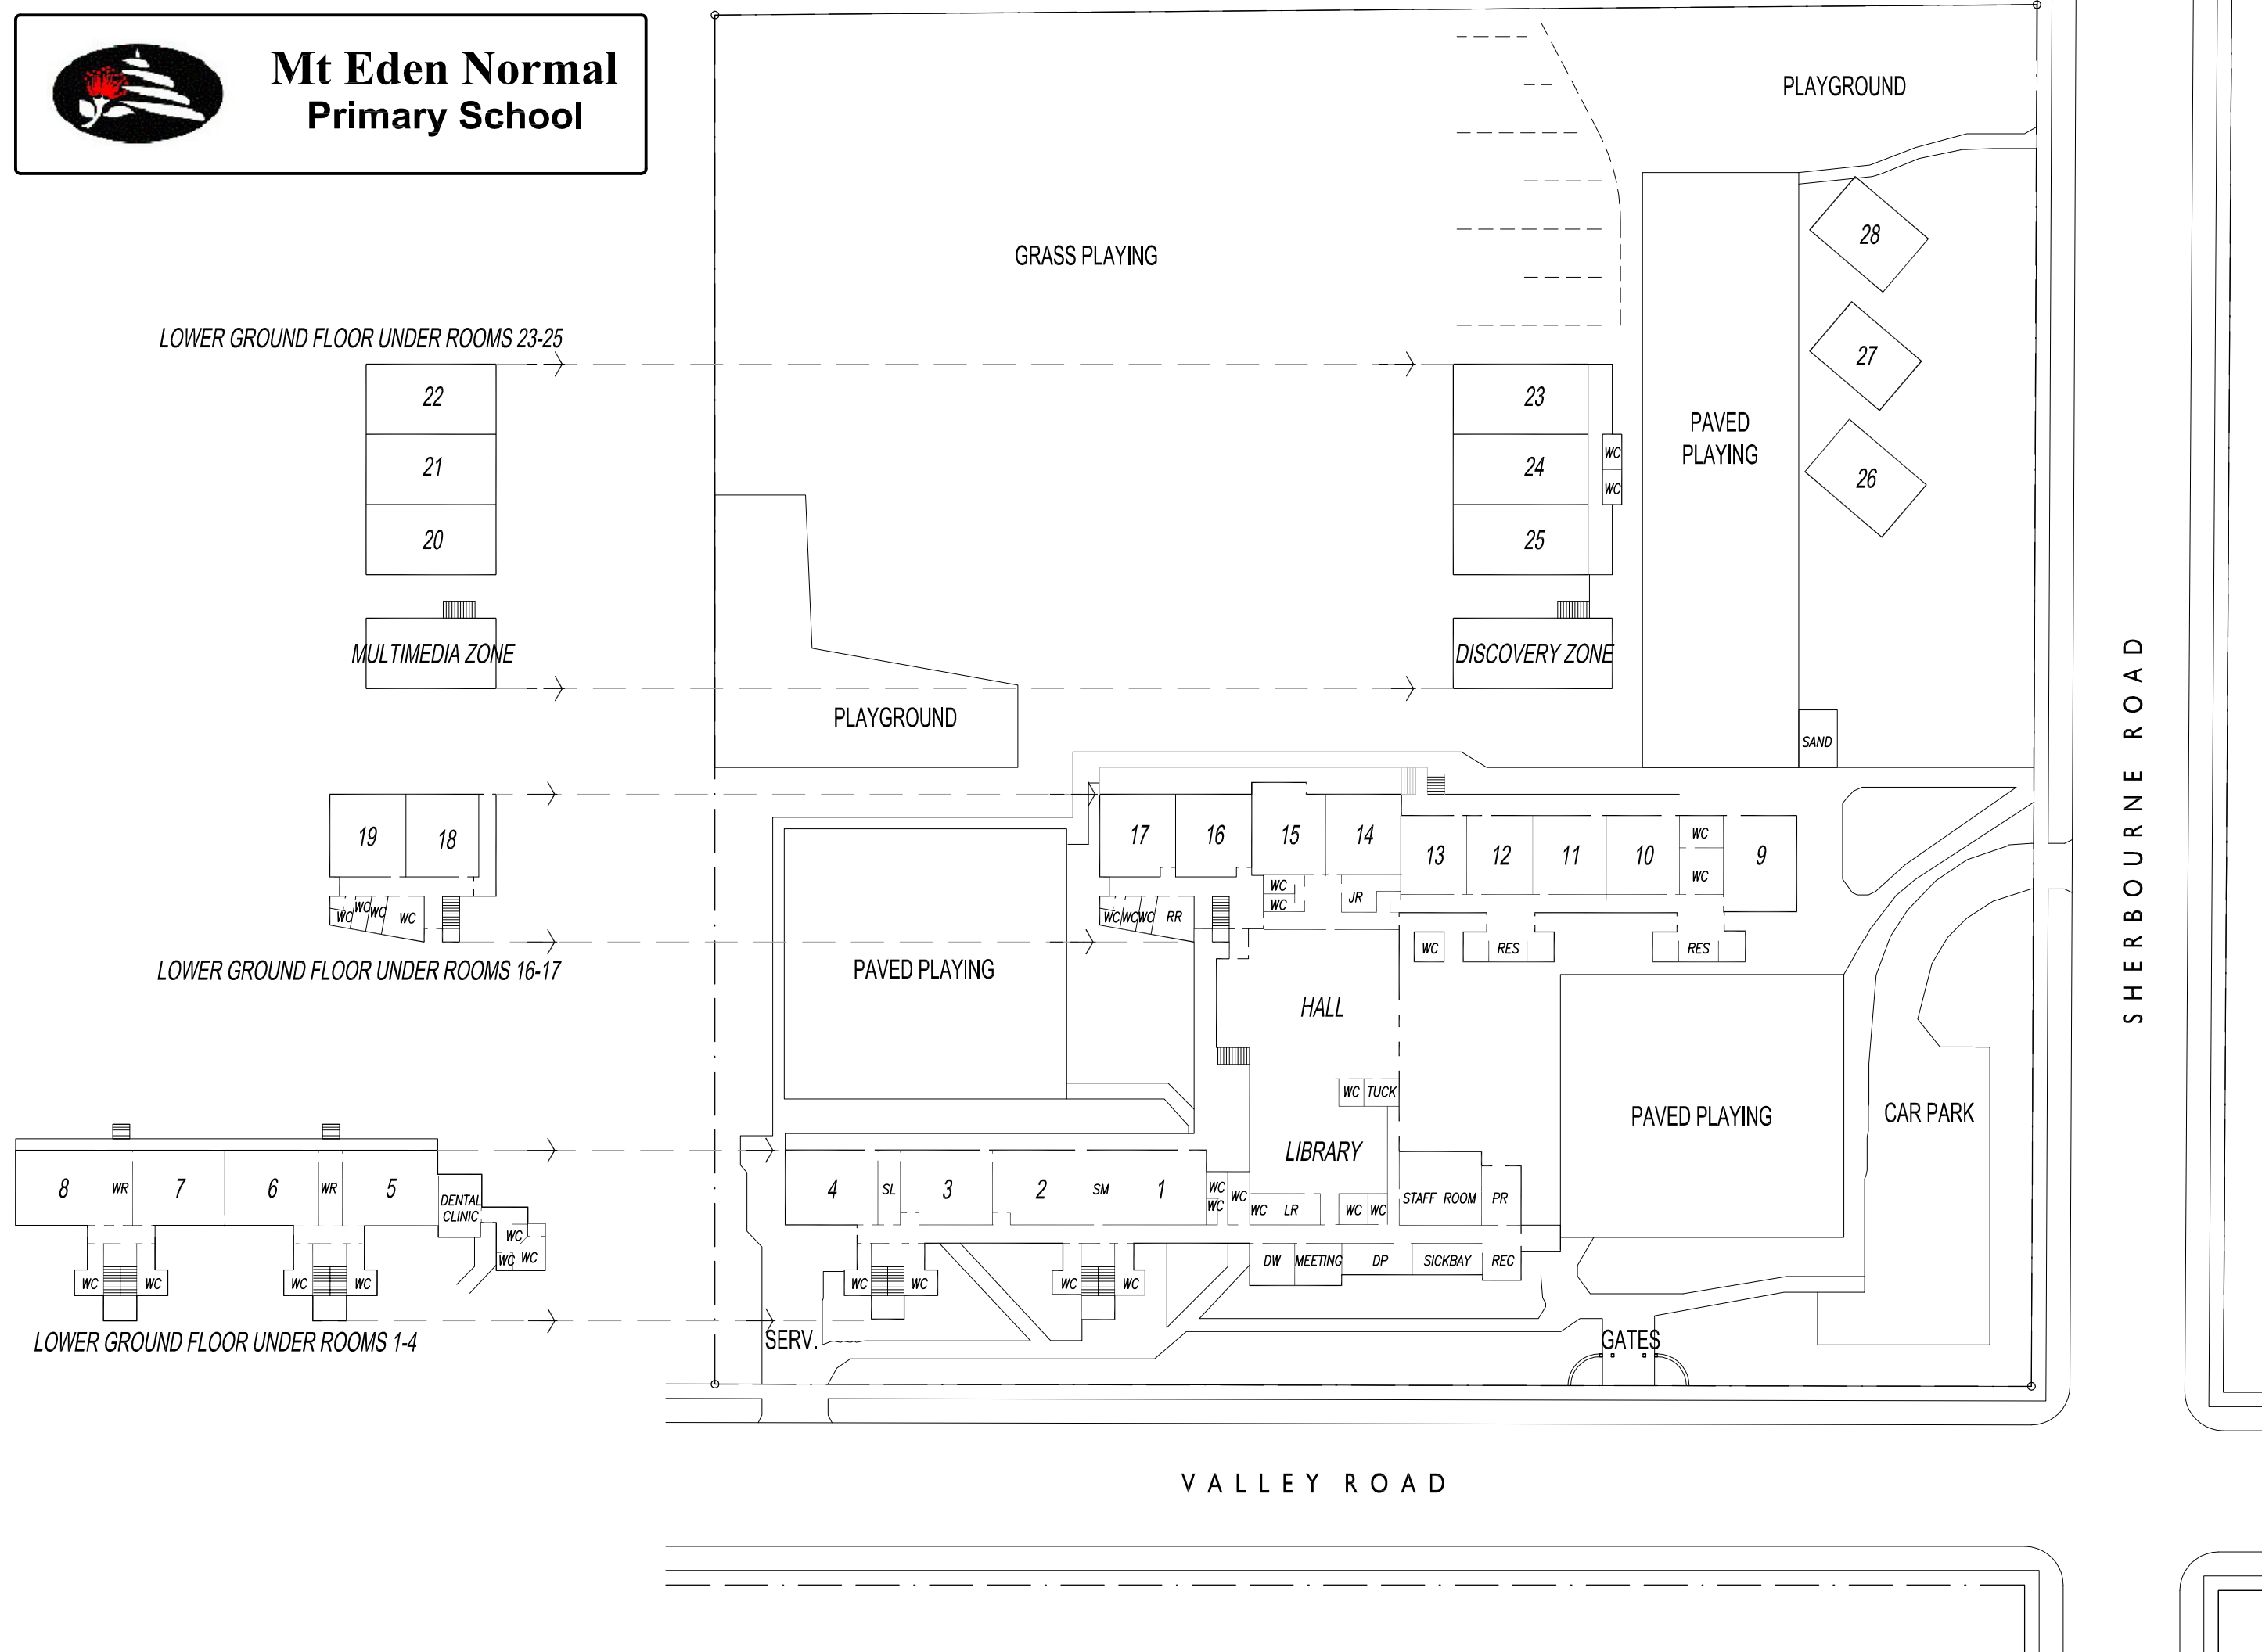

# Mt Eden Normal Primary School

LOWER GROUND FLOOR UNDER ROOMS 23-25

LOWER GROUND FLOOR UNDER ROOMS 16-17

LOWER GROUND FLOOR UNDER ROOMS 1-4

SHERBOURNE ROAD

VALLEY ROAD